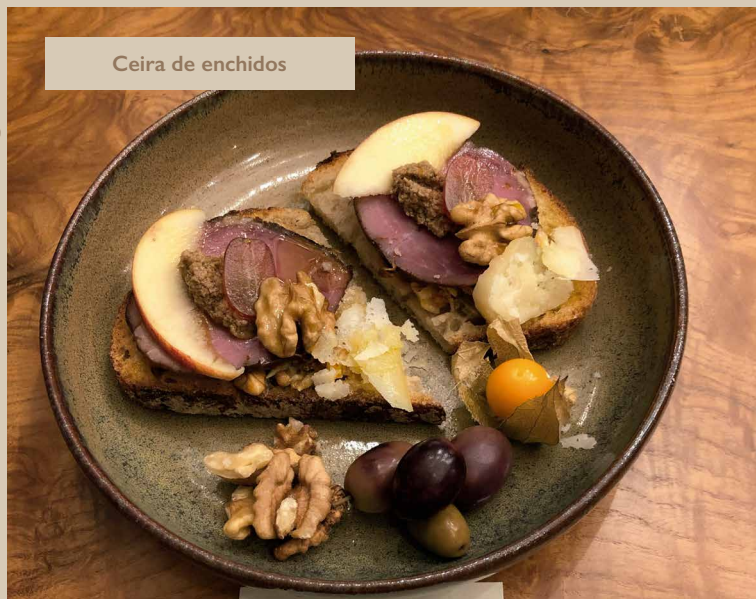

CEIRAS | CHARCUTERIE BOARD

Ceira de enchidos (Queijos, enchidos, azeitonas, frutos secos, fruta da época e pão) / (Cheese, sausages, olives, dried fruit, seasonal fruit and bread)	8,00€
Ceira de conserva (Atum, cavala, petinga ou sardinha, azeitonas, frutos secos, fruta da época e pão) / (Canned tuna, canned mackerel, canned petinga or canned sardines, olives, dried fruit, seasonal fruit and bread)	10,00€
Ceira Verdeal (Queijos, enchidos, conservas, fruta da época, frutos secos, crackers e grissinis) / (Cheese, sausages, canned fish, seasonal fruit, dried fruit, crackers and grissinis)	12,00€
Ceira Madural (Queijos, enchidos, conservas, fruta da época, frutos secos, compota, pasta de azeitona, pão, crackers e grissinis) / (Cheese, sausages, canned fish, seasonal fruit, dried fruit, jam, olive paste, bread, crackers and grissinis)	20,00€
Ceira Cobrançosa (Queijos, enchidos, conservas, fruta da época, frutos secos, compota, pasta de azeitona, pão, crackers e grissinis) / (Cheese, sausages, canned fish, seasonal fruit, dried fruit, jam, olive paste, bread, crackers and grissinis)	30,00€

Vinhos | Wines

Sob consulta / Consult employee

[@fabricadozeite](#) [afabricadozeite](#)

*Taxa de serviço | Service Tax 5,00€

(exclusiva para consumo em loja de produtos expostos / exclusive for in-store consumption of exposed products)