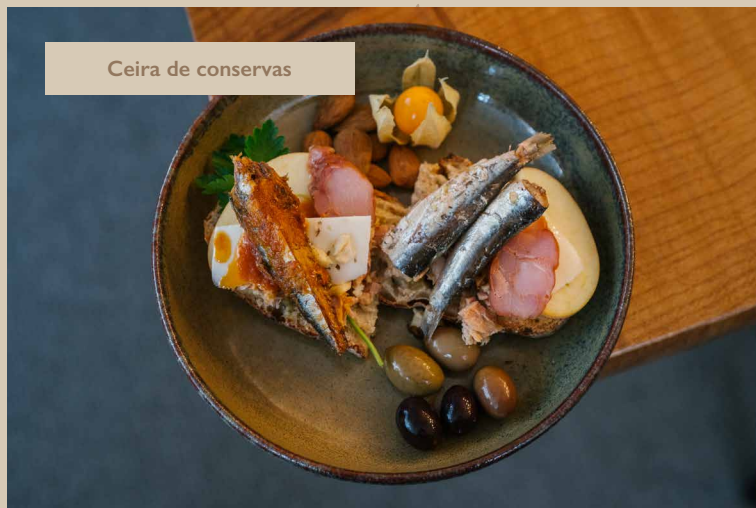

CEIRAS | CHARCUTERIE BOARD

Ceira de enchidos (Queijos, enchidos, azeitonas, frutos secos, fruta da época e pão) / (Cheese, sausages, olives, dried fruit, seasonal fruit and bread)	8,00€
Ceira de conserva (Atum, cavala, petinga ou sardinha, azeitonas, frutos secos, fruta da época e pão) / (Canned tuna, canned mackerel, canned petinga or canned sardines, olives, dried fruit, seasonal fruit and bread)	10,00€
Ceira Verdeal (Queijos, enchidos, conservas, fruta da época, frutos secos, crackers e grissinis) / (Cheese, sausages, canned fish, seasonal fruit, dried fruit, crackers and grissinis)	12,00€
Ceira Madural (Queijos, enchidos, conservas, fruta da época, frutos secos, compota, pasta de azeitona, pão, crackers e grissinis) / (Cheese, sausages, canned fish, seasonal fruit, dried fruit, jam, olive paste, bread, crackers and grissinis)	20,00€
Ceira Cobrançosa (Queijos, enchidos, conservas, fruta da época, frutos secos, compota, pasta de azeitona, pão, crackers e grissinis) / (Cheese, sausages, canned fish, seasonal fruit, dried fruit, jam, olive paste, bread, crackers and grissinis)	30,00€

Vinhos | Wines

Sob consulta / Consult employee

[@fabricadozeite](#) [afabricadozeite](#)

*Taxa de serviço | Service Tax 5,00€

(exclusiva para consumo em loja de produtos expostos / exclusive for in-store consumption of exposed products)