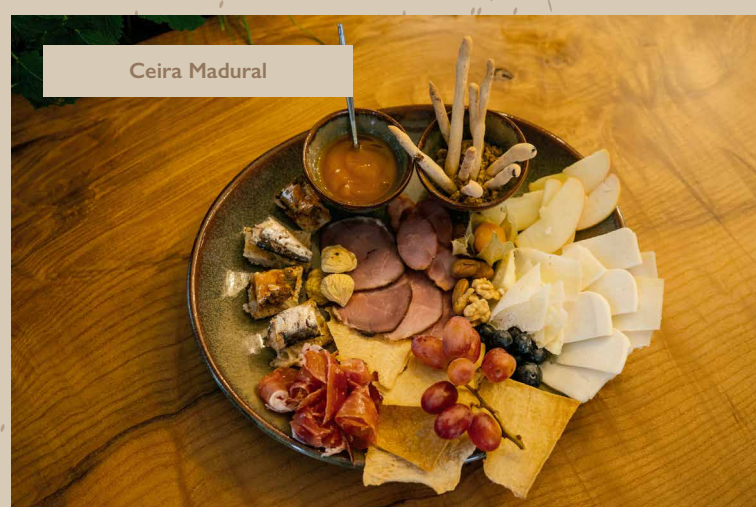

CEIRAS | CHARCUTERIE BOARD

Ceira de enchidos (Queijos, enchidos, azeitonas, frutos secos, fruta da época e pão) / (Cheese, sausages, olives, dried fruit, seasonal fruit and bread)	8,00€
Ceira de conserva (Atum, cavala, petinga ou sardinha, azeitonas, frutos secos, fruta da época e pão) / (Canned tuna, canned mackerel, canned petinga or canned sardines, olives, dried fruit, seasonal fruit and bread)	10,00€
Ceira Verdeal (Queijos, enchidos, conservas, fruta da época, frutos secos, crackers e grissinis) / (Cheese, sausages, canned fish, seasonal fruit, dried fruit, crackers and grissinis)	12,00€
Ceira Madural (Queijos, enchidos, conservas, fruta da época, frutos secos, compota, pasta de azeitona, pão, crackers e grissinis) / (Cheese, sausages, canned fish, seasonal fruit, dried fruit, jam, olive paste, bread, crackers and grissinis)	20,00€
Ceira Cobrançosa (Queijos, enchidos, conservas, fruta da época, frutos secos, compota, pasta de azeitona, pão, crackers e grissinis) / (Cheese, sausages, canned fish, seasonal fruit, dried fruit, jam, olive paste, bread, crackers and grissinis)	30,00€

Vinhos | Wines

Sob consulta / Consult employee

[@fabricadozeite](#) [afabricadozeite](#)

*Taxa de serviço | Service Tax 5,00€

(exclusiva para consumo em loja de produtos expostos / exclusive for in-store consumption of exposed products)