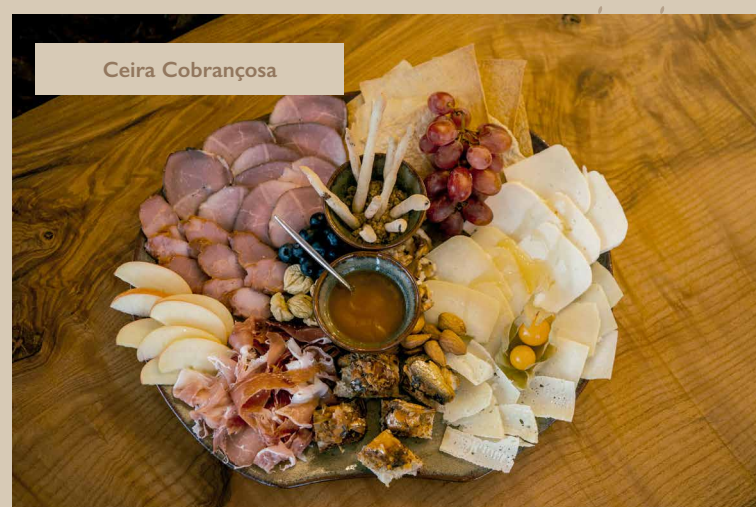

CEIRAS | CHARCUTERIE BOARD

Ceira de enchidos (Queijos, enchidos, azeitonas, frutos secos, fruta da época e pão) / (Cheese, sausages, olives, dried fruit, seasonal fruit and bread)	8,00€
Ceira de conserva (Atum, cavala, petinga ou sardinha, azeitonas, frutos secos, fruta da época e pão) / (Canned tuna, canned mackerel, canned petinga or canned sardines, olives, dried fruit, seasonal fruit and bread)	10,00€
Ceira Verdeal (Queijos, enchidos, conservas, fruta da época, frutos secos, crackers e grissinis) / (Cheese, sausages, canned fish, seasonal fruit, dried fruit, crackers and grissinis)	12,00€
Ceira Madural (Queijos, enchidos, conservas, fruta da época, frutos secos, compota, pasta de azeitona, pão, crackers e grissinis) / (Cheese, sausages, canned fish, seasonal fruit, dried fruit, jam, olive paste, bread, crackers and grissinis)	20,00€
Ceira Cobrançosa (Queijos, enchidos, conservas, fruta da época, frutos secos, compota, pasta de azeitona, pão, crackers e grissinis) / (Cheese, sausages, canned fish, seasonal fruit, dried fruit, jam, olive paste, bread, crackers and grissinis)	30,00€

Vinhos | Wines

Sob consulta / Consult employee

[@fabricadozeite](#) [afabricadozeite](#)

*Taxa de serviço | Service Tax 5,00€

(exclusiva para consumo em loja de produtos expostos / exclusive for in-store consumption of exposed products)